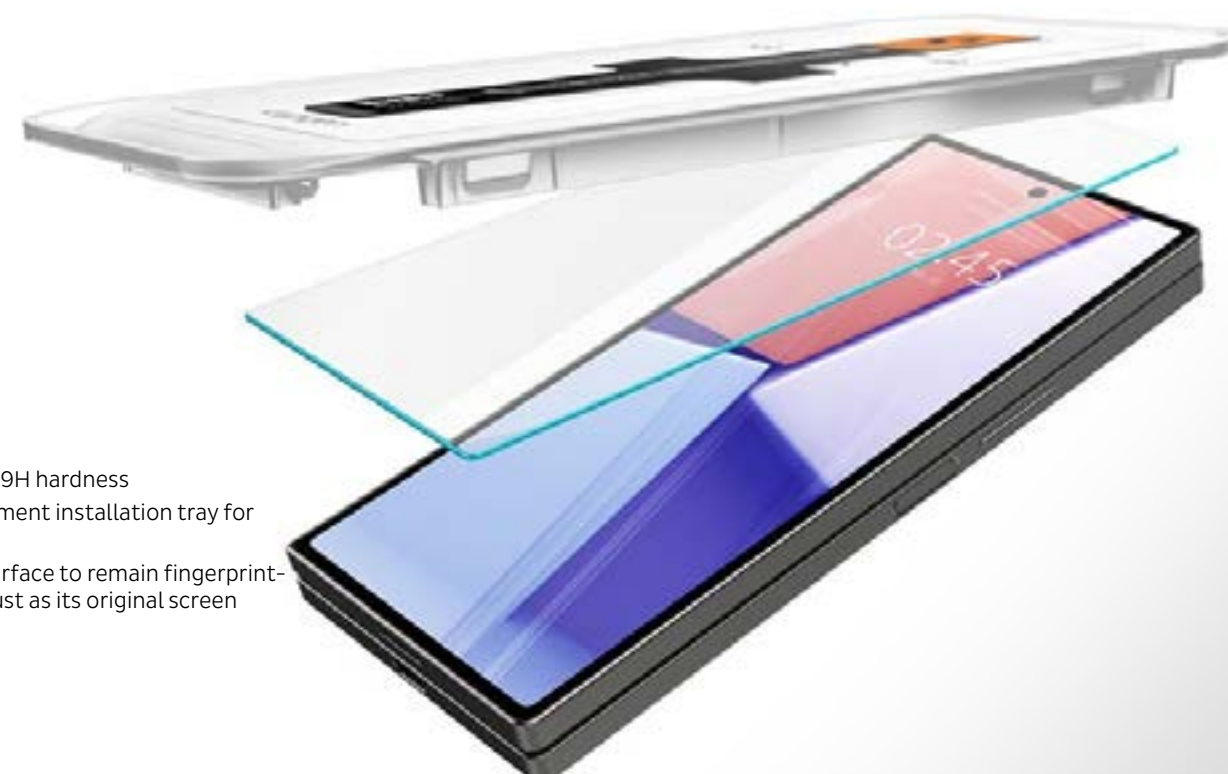

Spigen Glass tR EZ Fit Cover 2 Pack - Samsung Galaxy Z Flip6

PN AGL07972
RRP 23,39 €
EAN 8809971229098

- Tempered glass durability rated at 9H hardness
- Includes an innovative, auto-alignment installation tray for effortless application
- Oleophobic coating ensures the surface to remain fingerprint-free, touch-responsive and clear just as its original screen
- Compatible with Spigen cases

Package includes:

- Tempered glass 2 pcs
- Installation tray
- Cleaning cloth, Alcohol Wipe, Dust Removal Sticker

Spigen Glass tR EZ Fit Cover 2 Pack - Samsung Galaxy Z Fold6

PN AGL07969
RRP 23,39 €
EAN 8809971229074