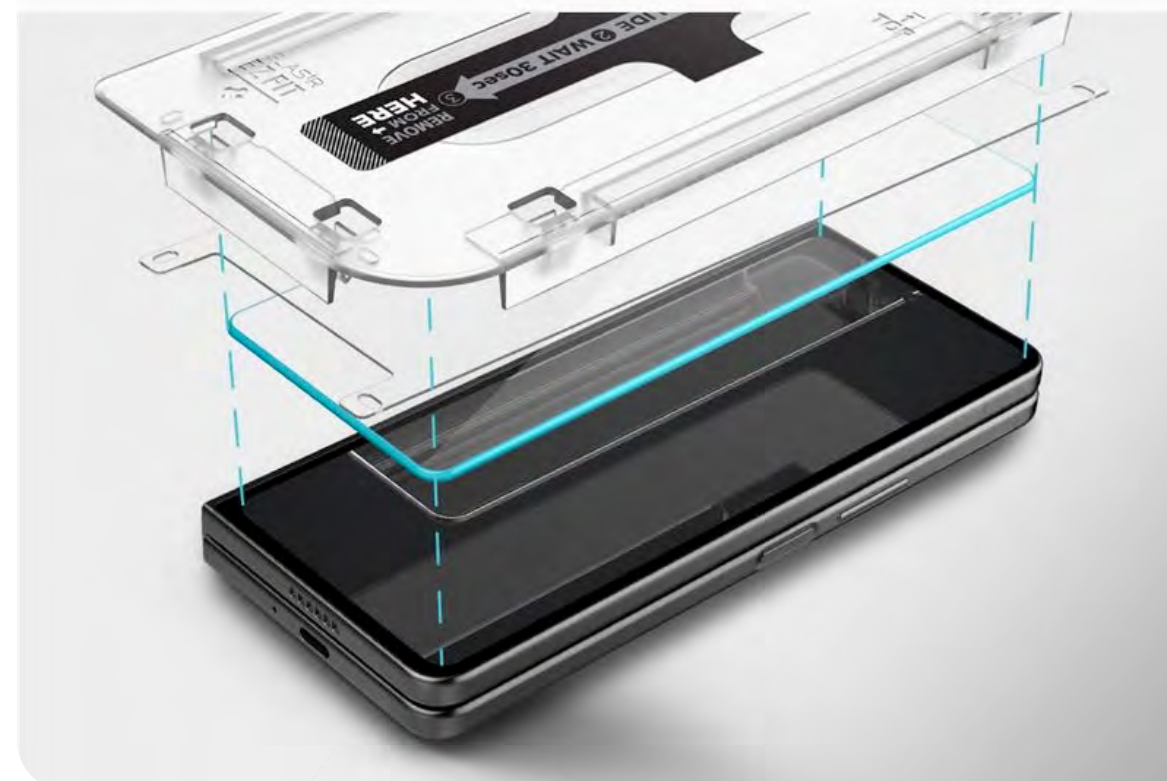

## Spigen Ultra Hybrid, crystal clear – Samsung Galaxy Z Fold5

PN ACS06221  
RRP 72,29 €  
EAN 8809896745659

- Hybrid design made of rigid back and flexible bumper
- Raised bezels lift screen and camera off flat surfaces
- Drop protection via Air Cushion Technology
- Anti-yellow blue resin for longer-lasting clarity
- Precise cutouts and tactile buttons ensure quick access and feedback
- Wireless charging compatible
- Material: TPU + PC

## Spigen Glass tR EZ Fit Cover 2 Pack Transparency – Samsung Galaxy Z Flip5

PN AGL06523  
RRP 24,79 €  
EAN 8809896748766

SAMSUNG

- Tempered glass durability rated at 9H hardness
- Includes an innovative, auto-alignment installation tray for effortless application
- Oleophobic coating ensures the surface to remain fingerprint-free, touch-responsive and clear just as its original screen
- Compatible with Spigen cases

### Easy installation.

Alignment tray guides the glass application for a precise fit.