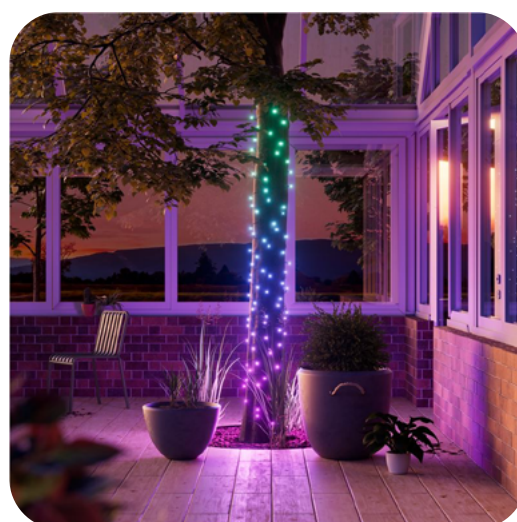

news

Nanoleaf

Nanoleaf Smart Holiday String Lights Starter Kit 24M

PN N7102K02-25HSL

RRP 129,99 €

EAN 4895263600052

Nanoleaf Smart Holiday String Lights

- Get festive with Nanoleaf Smart Holiday String Lights! The perfect decoration for your Christmas tree and home to bring out the holiday spirit. Customizable colour palettes and lighting animations set the mood in an instant, with just the touch of a button or a simple voice command. Sync with your favorite holiday songs to watch your lights dance to the beat. Designed for both indoor and outdoor use.

Key features & Benefits

- 300 Addressable LEDs
- 16M+ Colours & Warm/Cool Whites
- Animated Colour Gradients & Scenes
- Get Into The Music
- Set Schedules
- Perfect For Indoors & Outdoors
- Easy Smart Control
- Matter Enabled
- Screen Mirror