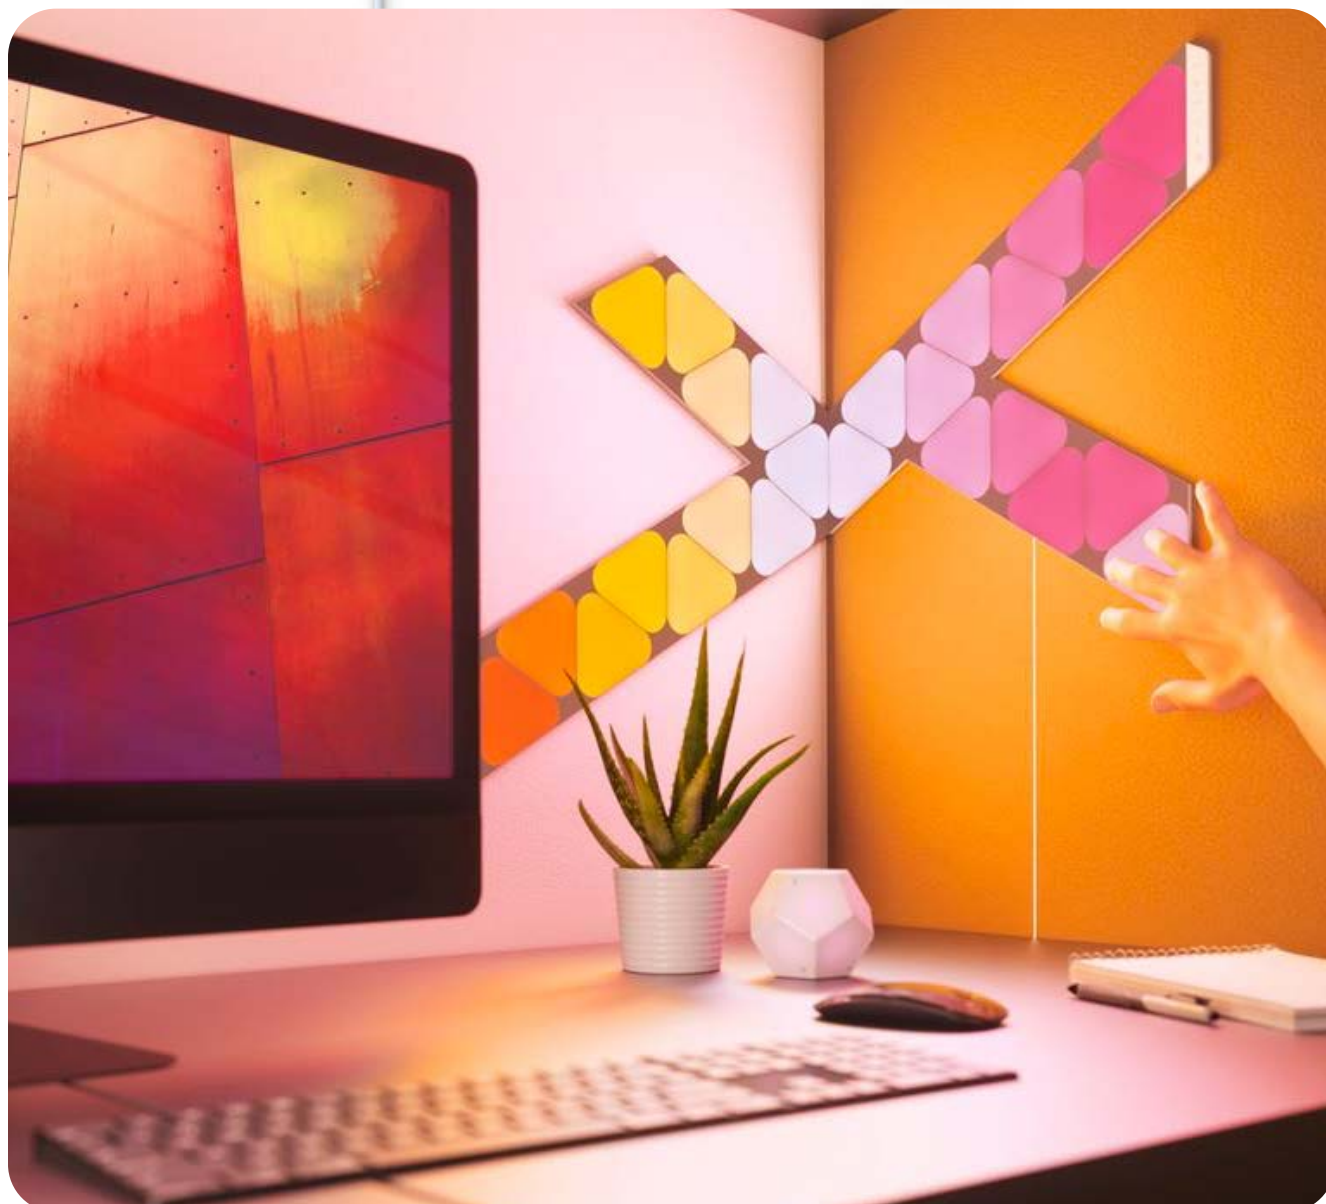

Nanoleaf Shapes Triangles Mini Starter Kit 9 Pack

PN **NL48-0002TW-9PK-EU**
RRP **118,48 €**
EAN **4897105331759**

- Mini triangular light panels that are modular and easy to use!
- Designed with Connect+ technology to work together with other shapes to create mosaics of light.
- Enjoy touch-enabled experiences. Watch light panels respond dynamically to your touch or play interactive games.
- Rhythm Module transforms your favorite songs into dancing symphonies of color and light.
- With the Screen Mirror feature, your on-screen activity is reflected onto your lights for an immersive entertainment experience.
- 16M+ colors with 1200K-6500K white light temperature range and brightness control.
- Nanoleaf's exclusive LayoutDetect™ technology enables color animations to flow intelligently between panels based on your exact layout.
- Flexible control through touch, voice assistants, Nanoleaf App, manual controller, and more.
- Simple drill-free installation with the included Mounting Tape

Package includes:

- 9x Mini Triangle Light Panels
- 1x Controller
- 1x 240V Power Supply (2-prong EU plug)
- 9x Mini Mounting Plates
- 10x Linkers for connecting panels and Controller
- 10x Double-sided adhesive Mini Mounting Tape
- 1x Quick Start Guide