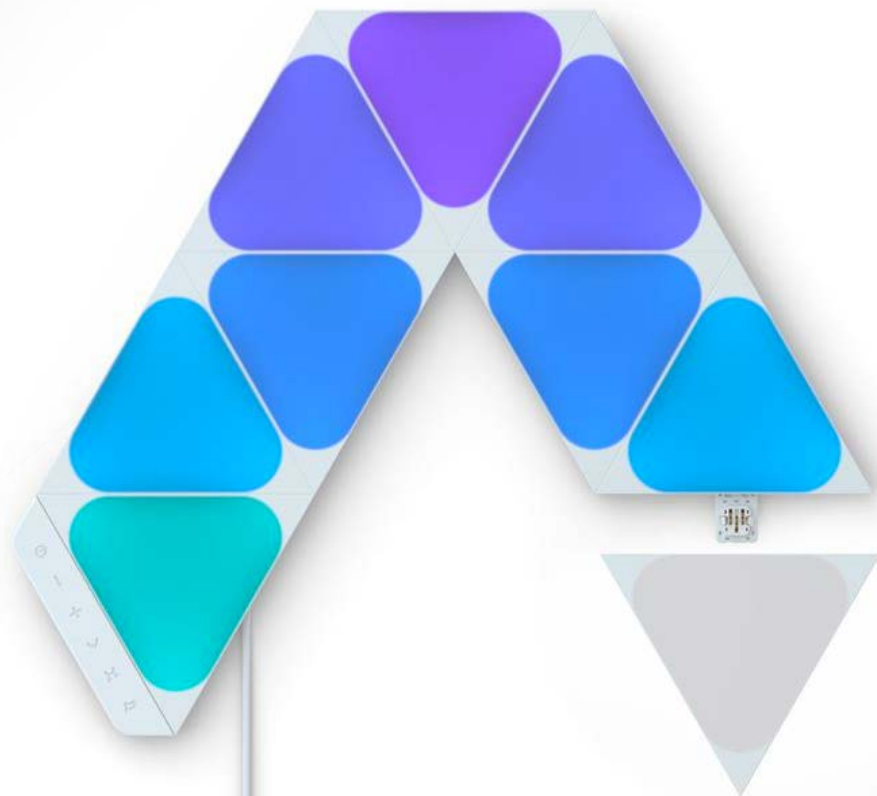

news

Nanoleaf

Nanoleaf Shapes Triangles Mini Starter Kit 9 Pack

PN **NL48-0002TW-9PK-EU**
RRP **118,48 €**
EAN **4897105331759**

- Mini triangular light panels that are modular and easy to use!
- Designed with Connect+ technology to work together with other shapes to create mosaics of light.
- Enjoy touch-enabled experiences. Watch light panels respond dynamically to your touch or play interactive games.
- Rhythm Module transforms your favorite songs into dancing symphonies of color and light.
- With the Screen Mirror feature, your on-screen activity is reflected onto your lights for an immersive entertainment experience.
- 16M+ colors with 1200K-6500K white light temperature range and brightness control.
- Nanoleaf's exclusive LayoutDetect™ technology enables color animations to flow intelligently between panels based on your exact layout.
- Flexible control through touch, voice assistants, Nanoleaf App, manual controller, and more.
- Simple drill-free installation with the included Mounting Tape

Package includes:

- 9x Mini Triangle Light Panels
- 1x Controller
- 1x 240V Power Supply (2-prong EU plug)
- 9x Mini Mounting Plates
- 10x Linkers for connecting panels and Controller
- 10x Double-sided adhesive Mini Mounting Tape
- 1x Quick Start Guide

- Smart backlit LED light bars that deliver stunning RGB illumination in a never-before-seen modular form factor
- Connect Lines together into your own personalized geometric layouts, and customize 16M+ colours and light animations to create a design piece truly unique to your space.
- Screen Mirror Feature - sync with the colours from your PC screen in real time for an ultra-immersive gaming or movie watching experience.