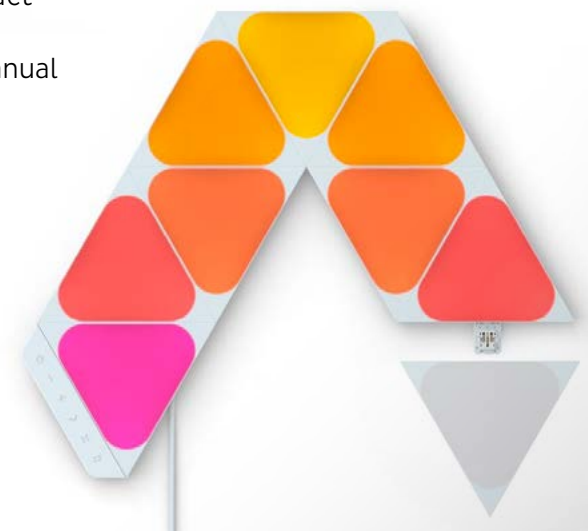

Nanoleaf Shapes Triangles Mini Starter Kit 9 Pack

PN **NL48-0002TW-9PK-EU**
RRP **118,48 €**
EAN **4897105331759**

- Mini triangular light panels that are modular and easy to use!
- Designed with Connect+ technology to work together with other shapes to create mosaics of light.
- Enjoy touch-enabled experiences. Watch light panels respond dynamically to your touch or play interactive games.
- Rhythm Module transforms your favorite songs into dancing symphonies of color and light.
- With the Screen Mirror feature, your on-screen activity is reflected onto your lights for an immersive entertainment experience.
- 16M+ colors with 1200K-6500K white light temperature range and brightness control.
- Nanoleaf's exclusive LayoutDetect™ technology enables color animations to flow intelligently between panels based on your exact layout.
- Flexible control through touch, voice assistants, Nanoleaf App, manual controller, and more.
- Simple drill-free installation with the included Mounting Tape

Package includes:

- 9x Mini Triangle Light Panels
- 1x Controller
- 1x 240V Power Supply (2-prong EU plug)
- 9x Mini Mounting Plates
- 10x Linkers for connecting panels and Controller
- 10x Double-sided adhesive Mini Mounting Tape
- 1x Quick Start Guide