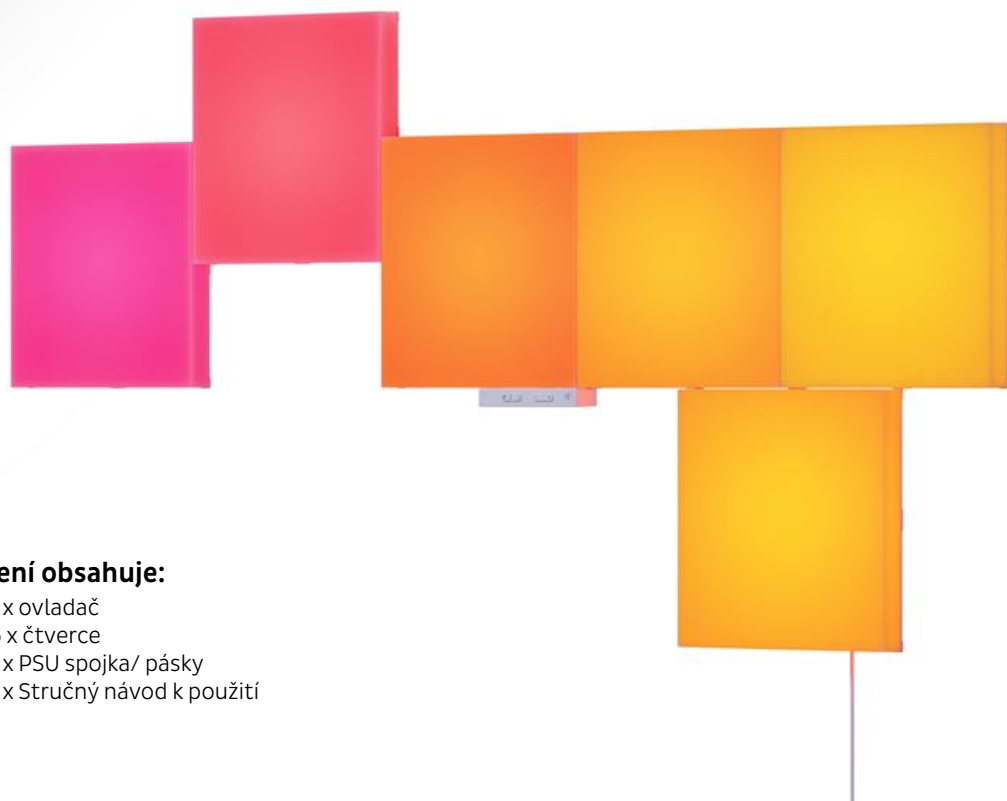

Nanoleaf Blocks Big Squares Starter Kit 6 Pack

PN **N8100K02-6BS**
RRP **5299 Kč**
EAN **4895263600601**