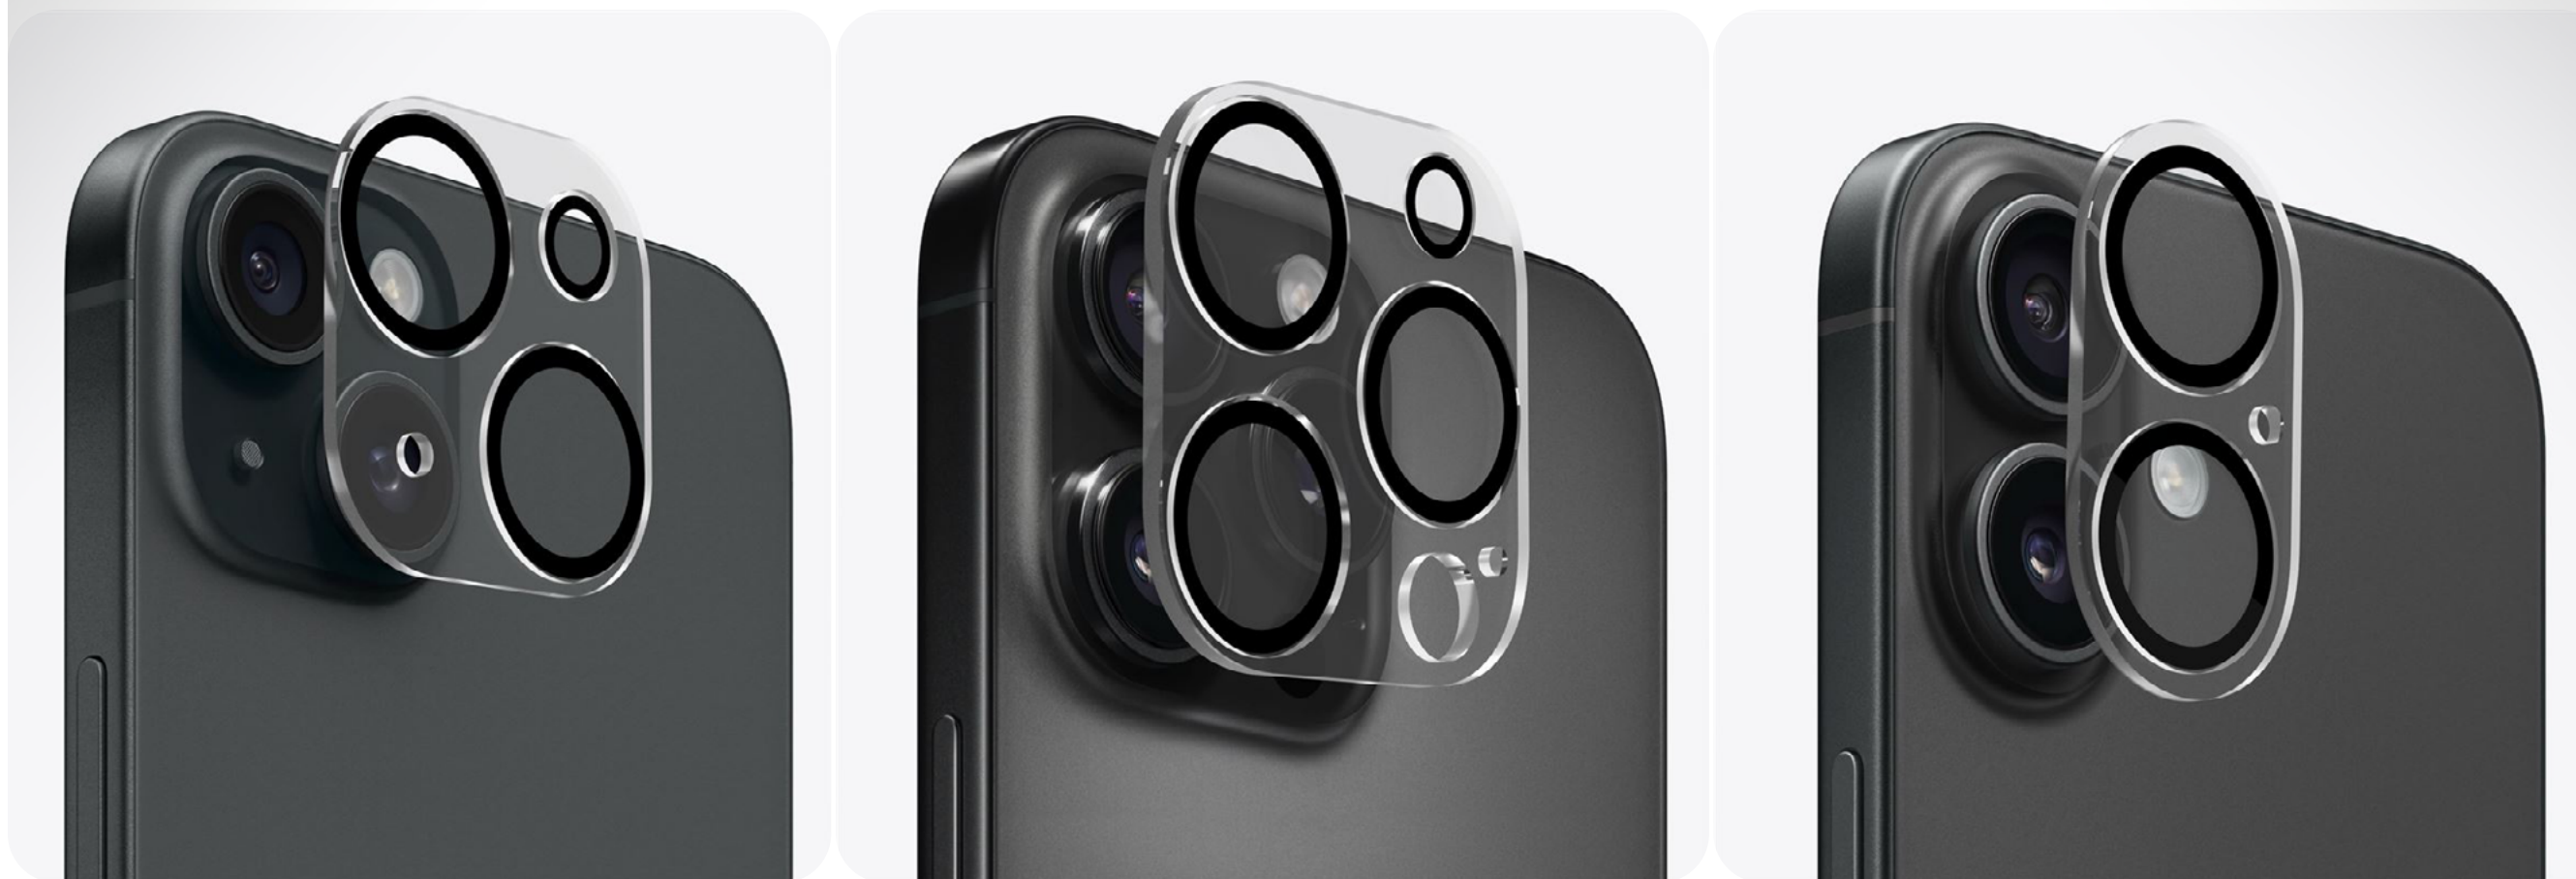

Balení obsahuje:

- sklo
- čisticí sada

Nothing phone

Nintendo

Mobile Origin Easy Lens full cover, clear

Multi-layer protection

The glass features 5 layers for enhanced durability.

Anti-reflective and 98.5% Transparent