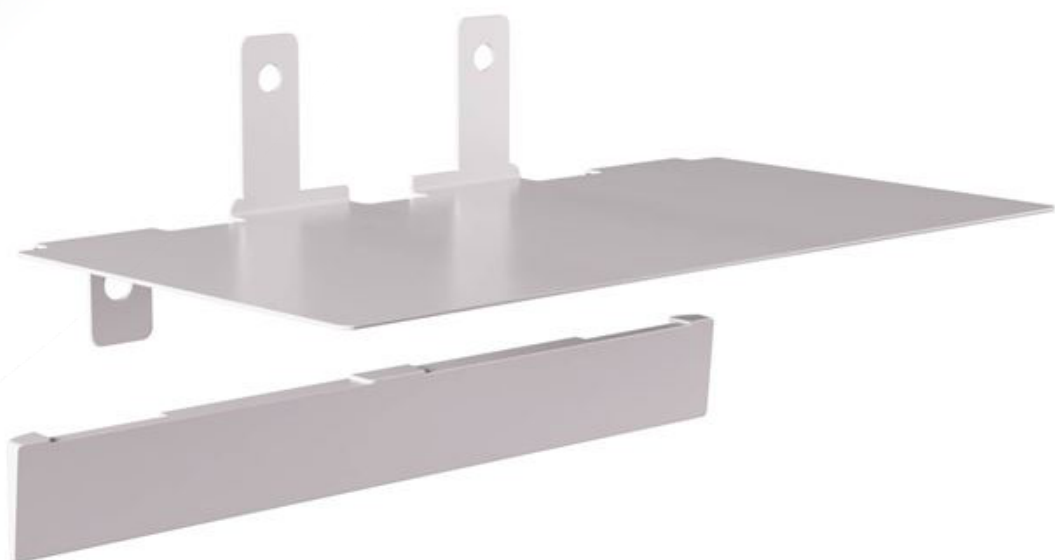

Nanoleaf Blocks Shelf Expansion Pack 2 Pack

PN **N8100E00-2BSH**
RRP **749 Kč**
EAN **4895263600571**